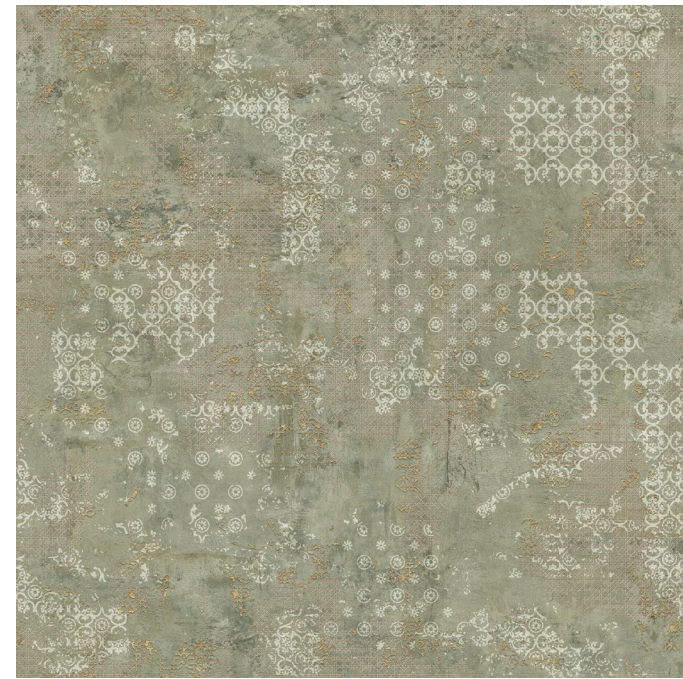

RUG

Porcelain   Rectified   Moderate Variation   Double Firing
Porcelánico   Rectificado   Moderada Variación   Bicocción

Rug Green Natural
99,55x99,55 cm - 39,19"x39,19"